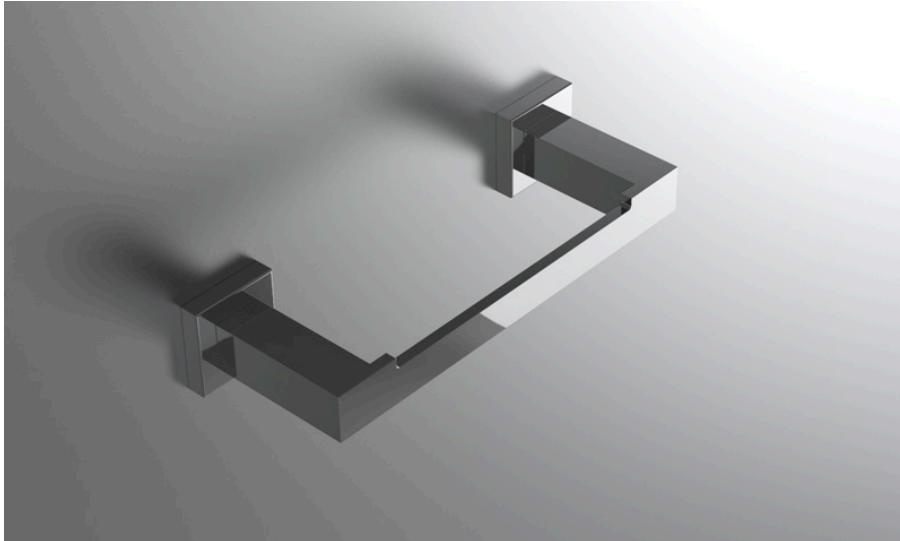

# neelnox

LET  
THERE  
BE **DESIGN.**

### FEATURES

- Premium 304 Grade Stainless Steel
- Solid Mount Construction
- Concealed Installation Hardware
- State of the art wall anchors included for installation on Dry wall or Tile